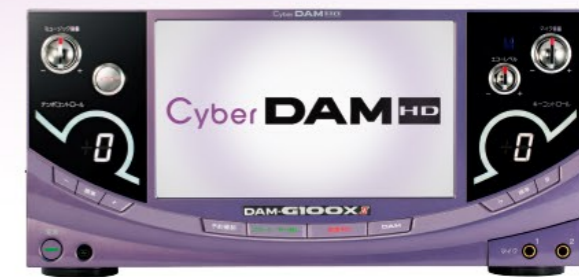

揺るぎない信頼感からナイト市場で
ご好評いただいているCyber DAMシリーズに
G100X IIが登場。
神秘的で艶やかなシャインパープルが、
その場所を、特別な場所に彩る。
優雅な気品と活気ある
にぎわいに満ちた最上の空間へ。
ここから、サクセスストーリーの幕は開く。

Cyber **DAM HD**
— G100X II —